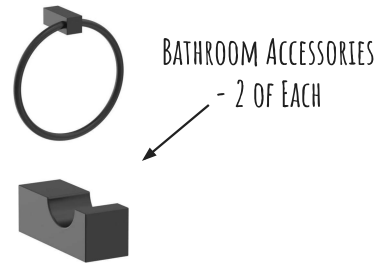

BATHROOM ACCESSORIES - 2 OF EACH

24" TOWEL BAR - X2