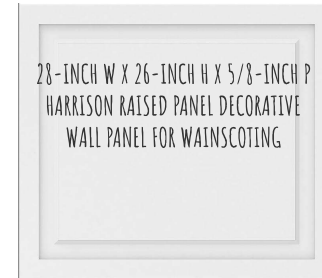

ALATA ARMED SCONCES

VENTFORD RECLAIMED 36 IN. W x 22 IN. D x 35 IN. H BATH VANITY IN BRUSHED LIGHT OAK W/ ARTIFICIAL CARRARA VANITY TOP

TT

ACCESSORIES

BRIZO FAUCET

OT

HAYLEY PEEL & STICK WALLPAPER - 163.25SF