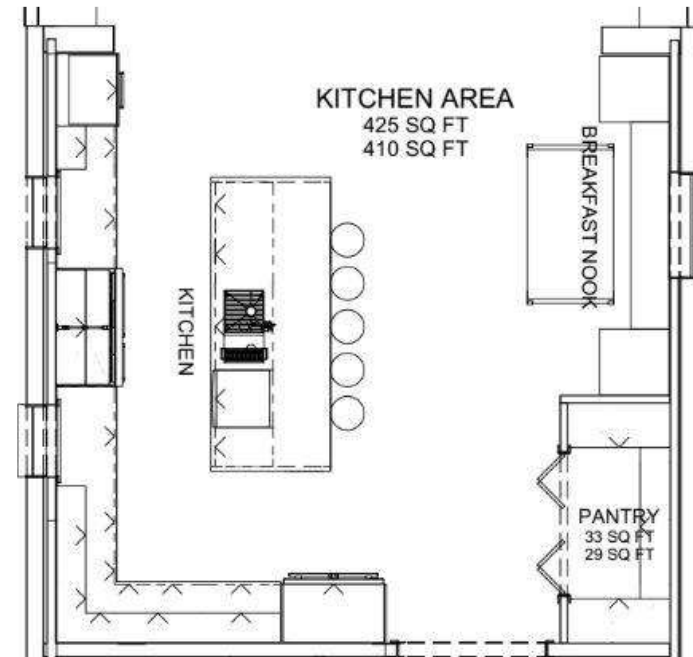

DESIGN CONCEPT

3930 N. CLAREMONT AVE. CHICAGO, IL 60618

KITCHEN

INSPIRATION

TWO TONE BLACK & WHITE KITCHEN W/ GOLD ACCENTS - HARDWARE

BLACK VEINED COUNTERTOP WATERFALL ISLAND W/ BLACK PENDANTS FOR CONVENIENT STORAGE & EXTRA WORK SPACE