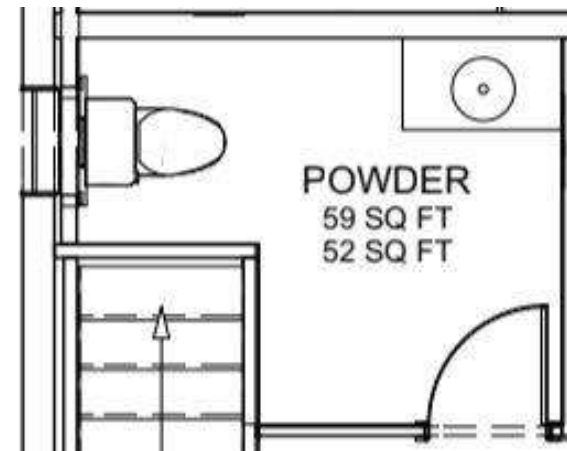

28-INCH W X 26-INCH H X 5/8-INCH P HARRISON RAISED PANEL DECORATIVE WALL PANEL FOR WAINSCOTING

TOP BEADING

BASEBOARD W/ SHOE

MSI 8" x 8" SQUARE FLOOR TILE - MATTE, 29.37SF

VISUALIZATION

POWDER ROOM

1ST FLOOR

INSPIRATION

MOODBOARD

36" H x 20" W BRASS ALESSANDRA METAL WALL MIRROR

ACCESSORIES

BRIZO FAUCET

HAMERTON DAMASK ROLL

28-INCH W X 26-INCH H X 5/8-INCH P HARRISON RAISED PANEL DECORATIVE WALL PANEL FOR WAINSCOTING