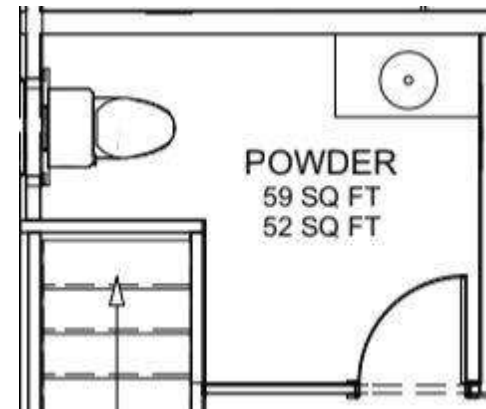

POWDER ROOM

BASEMENT