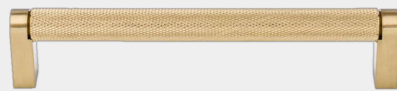

MOODBOARD

SHAKER CROWN MOLDING & CABINETS

MATTE WHITE

MATTE BLACK

BRIZO PLUMBING

BAR PULLS & KNOBS AS ACCENT COLOR

White Dove

OC-17