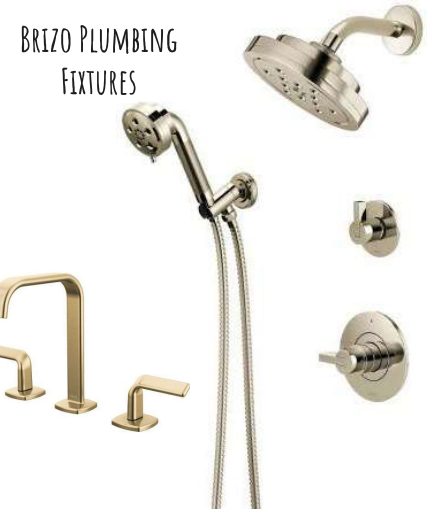

TOILET

60" SLIDING SHOWER DOOR

White Dove

OC-17

WALL COLOR

BRIZO PLUMBING FIXTURES

CALACATTA MARBLE - 11" x 12" WALL TILE - SHOWER, WHITE GROUT

LINEAR SHOWER DRAIN

DALTILE SADDLE BROOK - 6" x 36" RECTANGLE FLOOR TILE - SHOWER & MAIN AREAS, SAME COLOR GROUT

AUSTEN 60" DOUBLE SINK VANITY - THE SINKS, COUNTERTOP & HARDWARE ARE INCLUDED

*THE BASE MOLDING WITH THE BASE SHOE IS THE SAME AS OTHER ROOMS