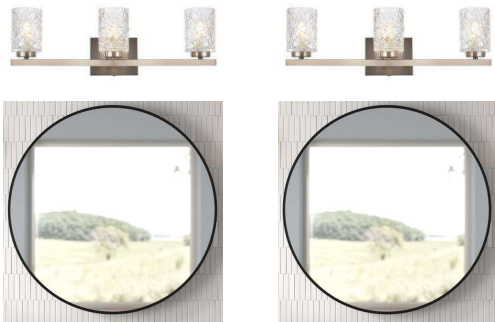

INSPIRATION

STEAM SHOWER
LUXURY FEEL

MIX 'N MATCH HARDWARE &
ACCESSORIES

MARBLE TILE FLOOR
SOPHISTICATED LOOK

MOODBOARD

EPIC 96 IN. W x 22 IN. D x 34 IN. H DOUBLE BATHROOM VANITY IN CHARCOAL GRAY WITH WHITE QUARTZ TOP WITH WHITE SINKS & HARDWARE