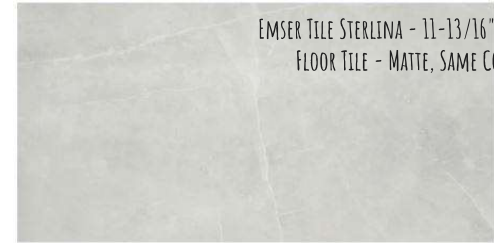

EMSER TILE STERLINA - 11-13/16" x 23-5/8" RECTANGLE FLOOR TILE - MATTE, SAME COLOR GROUT, 50SF