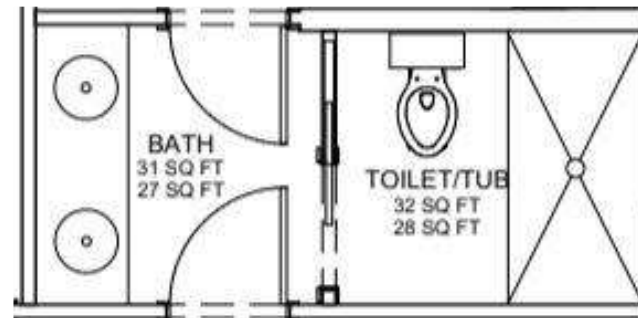

VISUALIZATION

JACK & JILL BATHROOM

BASEMENT

INSPIRATION

MOODBOARD

KICHLER WINSLOW 2 LIGHT 13" W BATHROOM VANITY LIGHT - 2 OPTIONS OF HANGING

20" x 39" BLACK TAMAYO OVAL PILL-SHAPED METAL MIRROR

DELTA NICOLI 1.2 GPM WIDESPREAD BATHROOM FAUCET WITH PUSH POP-UP DRAIN ASSEMBLY - 2