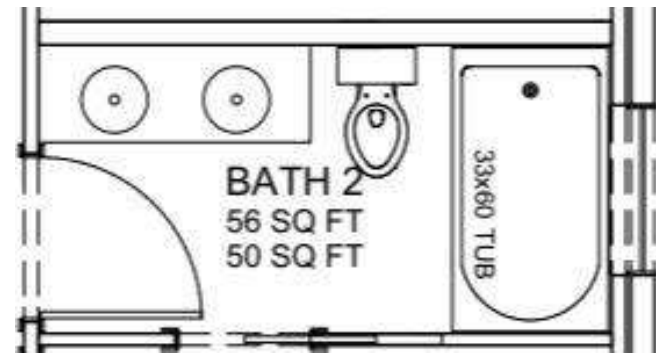

BATHROOM 2

2ND FLOOR