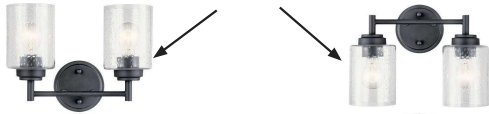

VISUALIZATION

JACK & JILL BATHROOM

BASEMENT

INSPIRATION

MOODBOARD

KICHLER WINSLOW 2 LIGHT 13" W BATHROOM VANITY LIGHT - 2 OPTIONS OF HANGING

20" x 39" BLACK TAMAYO OVAL PILL-SHAPED METAL MIRROR

DELTA NICOLI 1.2 GPM WIDESPREAD BATHROOM FAUCET WITH PUSH POP-UP DRAIN ASSEMBLY - 2