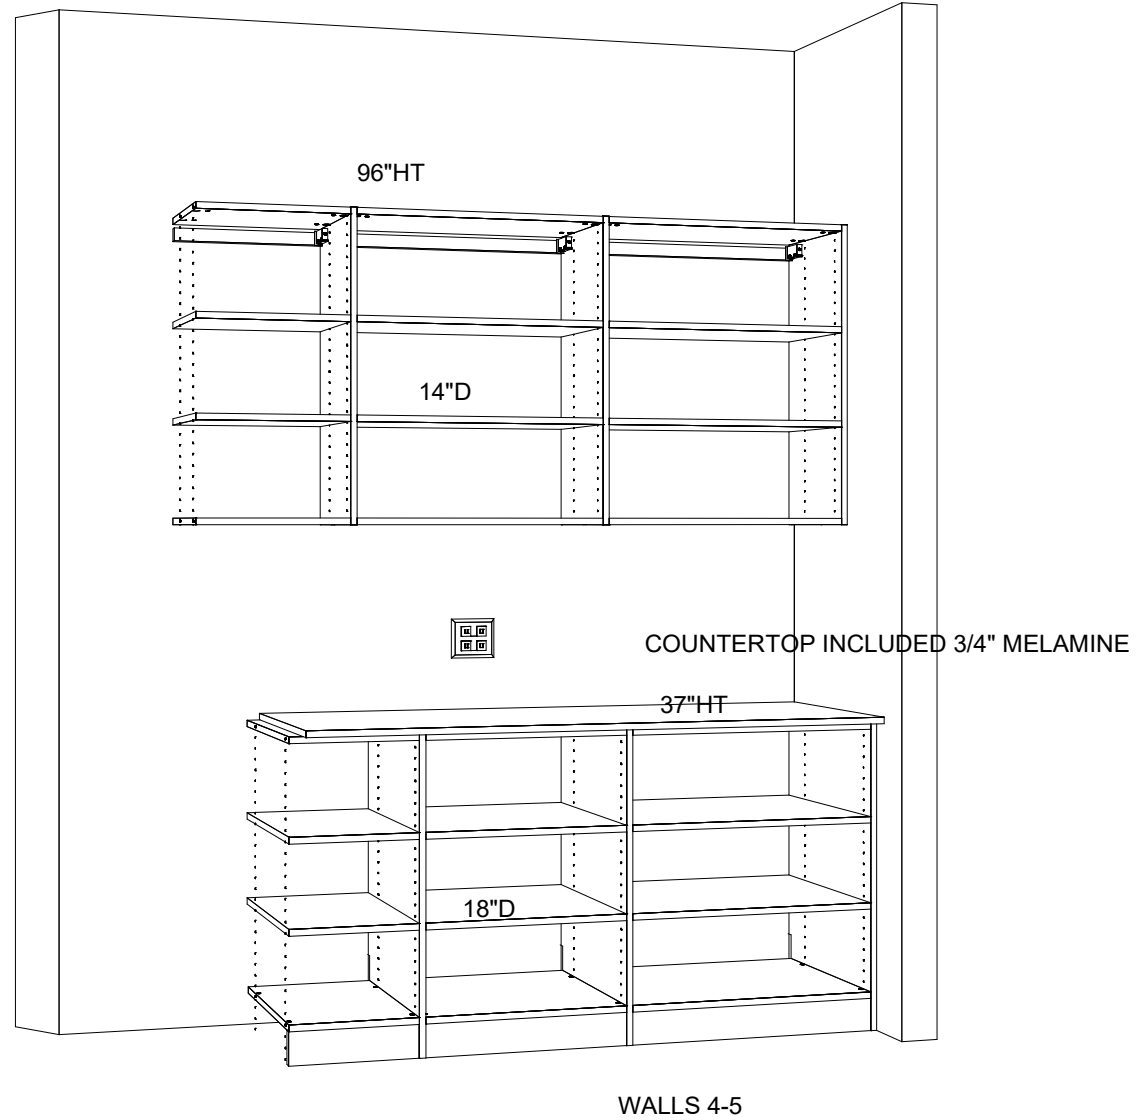

Ceiling Height:	<b>0</b>
Door Height:	<b>0</b>
Tearout:	<b>0</b>
Wall Type:	<b>0</b>
Floor Type:	<b>0</b>
Base Size:	<b>0 x 0</b>
QR Size:	<b>0 x 0</b>

## Room Name: Pantry

Color: **Morning Dew**  
 Edgeband: **.05mm**  
 Rods: **Oval Rod - Chrome**  
 Countertop: **3/4 Countertop Standard**  
 Backer: **None**  
 Shelf Type: **Shelf Pin**

Drawer Face: **No Front**  
 Drawer Box: **None**  
 Drawer Hardware: **None**  
 Door Face: **No Front**  
 Door Hardware: **None**  
 Basket Type: **None**

Ceiling Height: **0**  
 Door Height: **0**  
 Tearout: **0**  
 Wall Type: **0**  
 Floor Type: **0**  
 Base Size: **7 1/2 x 1 1/2**  
 QR Size: **1 1/4 x 1/2**