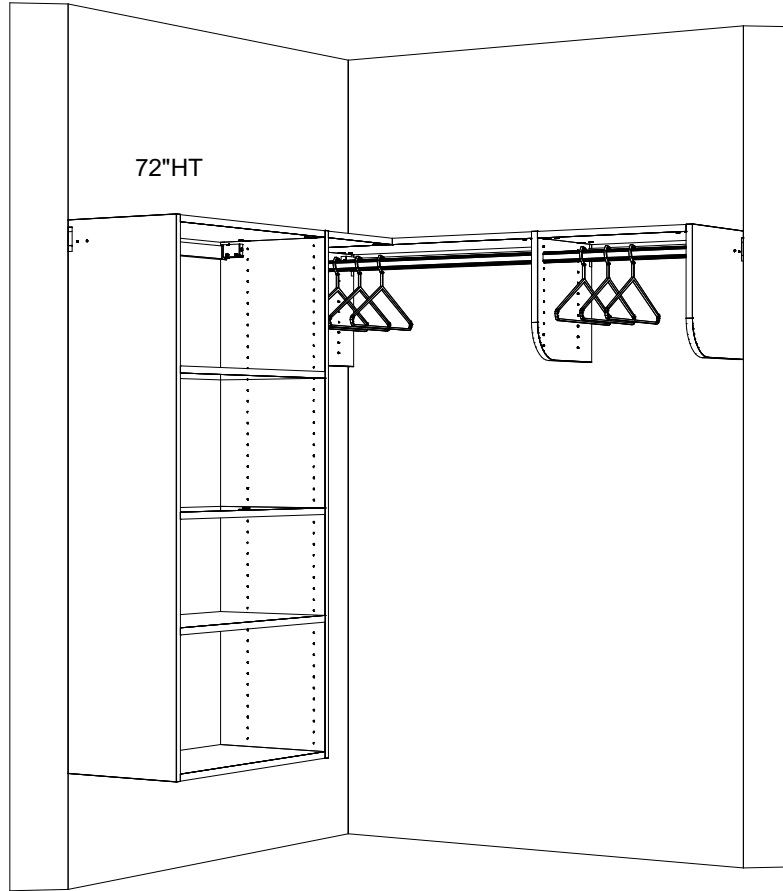

Room Name: Basement Front Bed

Color:	White	Drawer Face:	No Front
Edgeband:	.05mm	Drawer Box:	None
Rods:	Oval Rod - Chrome	Drawer Hardware:	None
Countertop:	None	Door Face:	No Front
Backer:	None	Door Hardware:	None
Shelf Type:	Shelf Pin	Basket Type:	None

Ceiling Height:	0
Door Height:	0
Tearout:	0
Wall Type:	0
Floor Type:	0
Base Size:	0 x 0
QR Size:	0 x 0