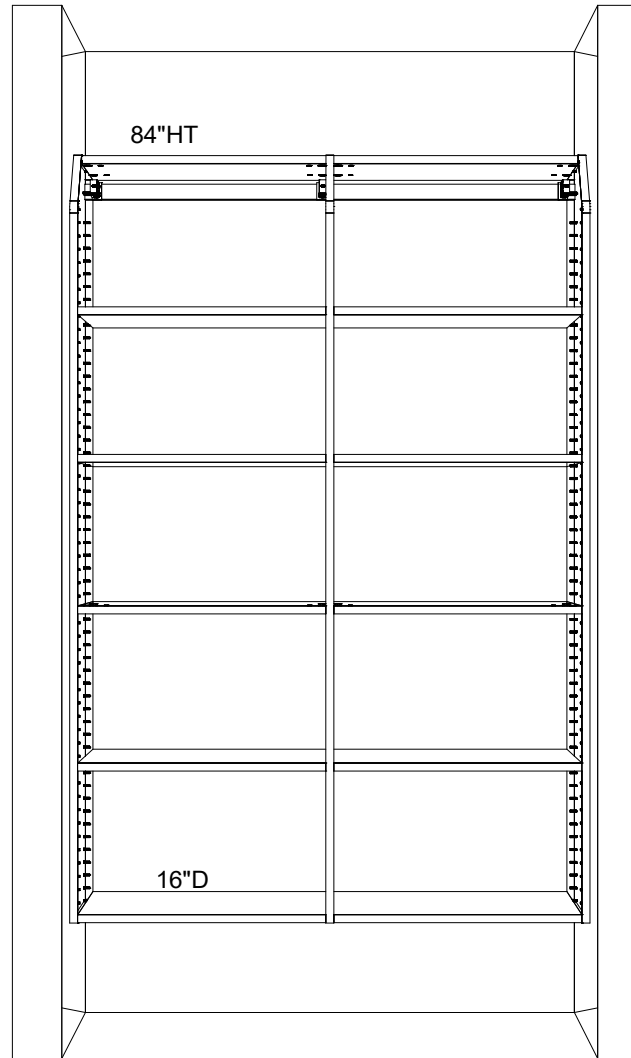

Ceiling Height: **0**  
 Door Height: **0**  
 Tearout: **0**  
 Wall Type: **0**  
 Floor Type: **0**  
 Base Size: **7 1/2 x 1 1/2**  
 QR Size: **1 1/4 x 1/2**

Ceiling Height: **0**  
 Door Height: **0**  
 Tearout: **0**  
 Wall Type: **0**  
 Floor Type: **0**  
 Base Size: **7 1/2 x 1/2**  
 QR Size: **1 1/4 x 1/2**