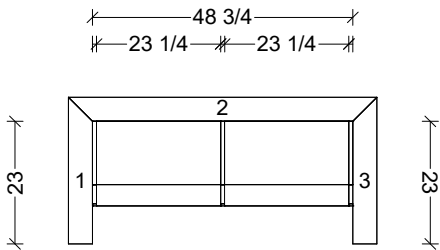

Room Name: Basement Entertainment Left

Color:	White	Drawer Face:	No Front
Edgeband:	.05mm	Drawer Box:	None
Rods:	None	Drawer Hardware:	None
Countertop:	None	Door Face:	No Front
Backer:	None	Door Hardware:	None
Shelf Type:	Shelf Pin	Basket Type:	None

Ceiling Height:	0
Door Height:	0
Tearout:	0
Wall Type:	0
Floor Type:	0
Base Size:	0 x 0
QR Size:	0 x 0