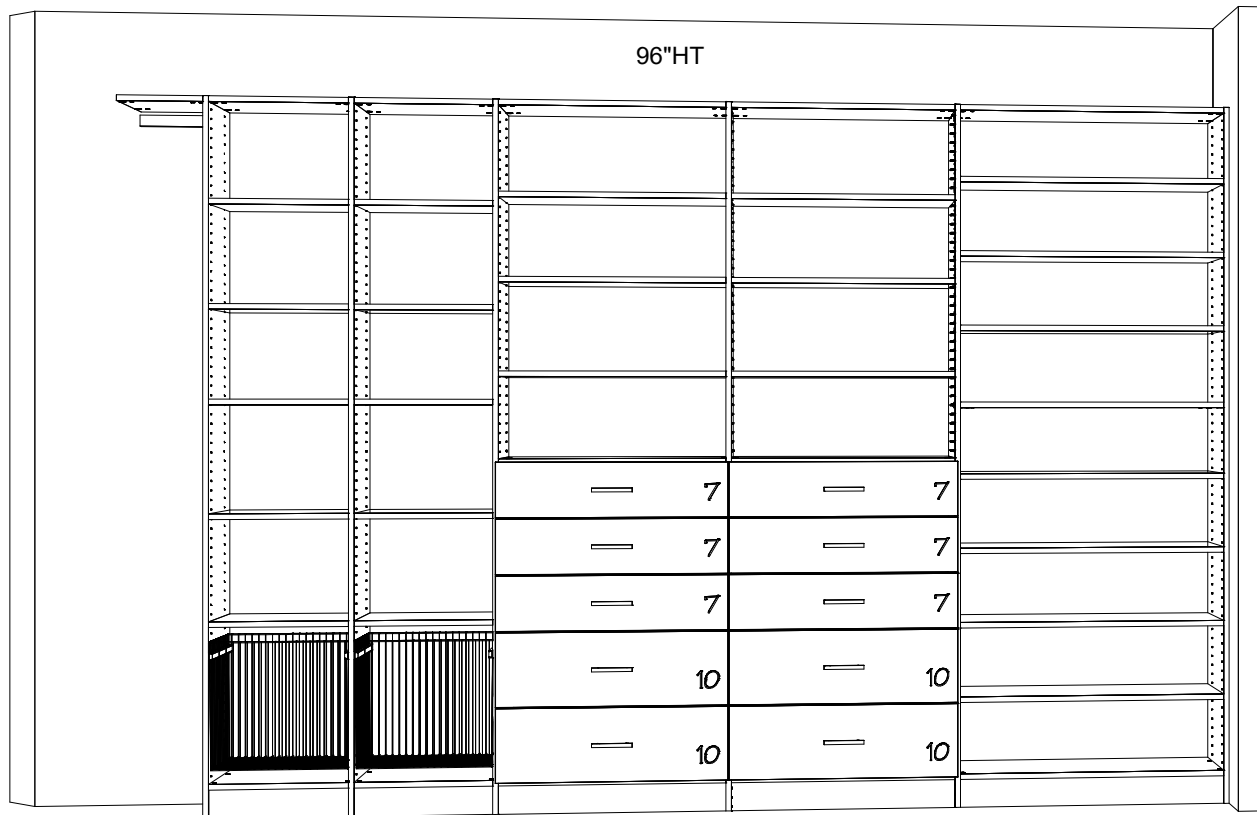

2-17" HAMPER BASKETS

WALLS 4-5

Room Name: Master Bedroom

Color: **Bergen Ash**
Edgeband: **.05mm**
Rods: **Oval Rod - Chrome**
Countertop: **None**
Backer: **None**
Shelf Type: **Shelf Pin**

Drawer Face: **Slab Melamine**
Drawer Box: **5/8 Birch Dovetail Undermount Soft Close**
Drawer Hardware: **Square Handle Chrome 96mm**
Door Face: **Slab Melamine**
Door Hardware: **Square Handle Chrome 96mm**
Basket Type: **Basket Chrome**

Ceiling Height: **0**
Door Height: **0**
Tearout: **0**
Wall Type: **0**
Floor Type: **0**
Base Size: **0 x 0**
QR Size: **0 x 0**