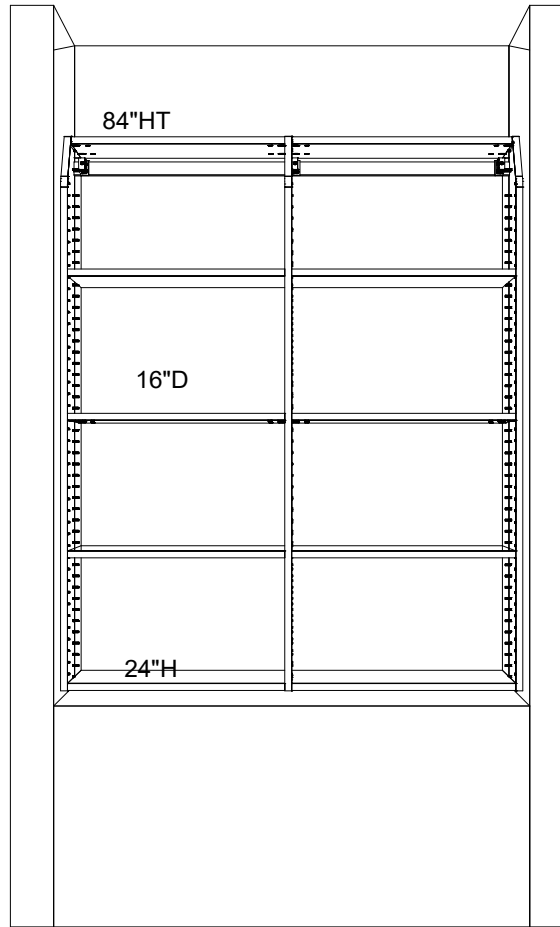

Room Name: Basement Entertainment Right

Color:	White	Drawer Face:	No Front
Edgeband:	.05mm	Drawer Box:	None
Rods:	None	Drawer Hardware:	None
Countertop:	None	Door Face:	No Front
Backer:	None	Door Hardware:	None
Shelf Type:	Shelf Pin	Basket Type:	None

Ceiling Height:	0
Door Height:	0
Tearout:	0
Wall Type:	0
Floor Type:	0
Base Size:	0 x 0
QR Size:	0 x 0