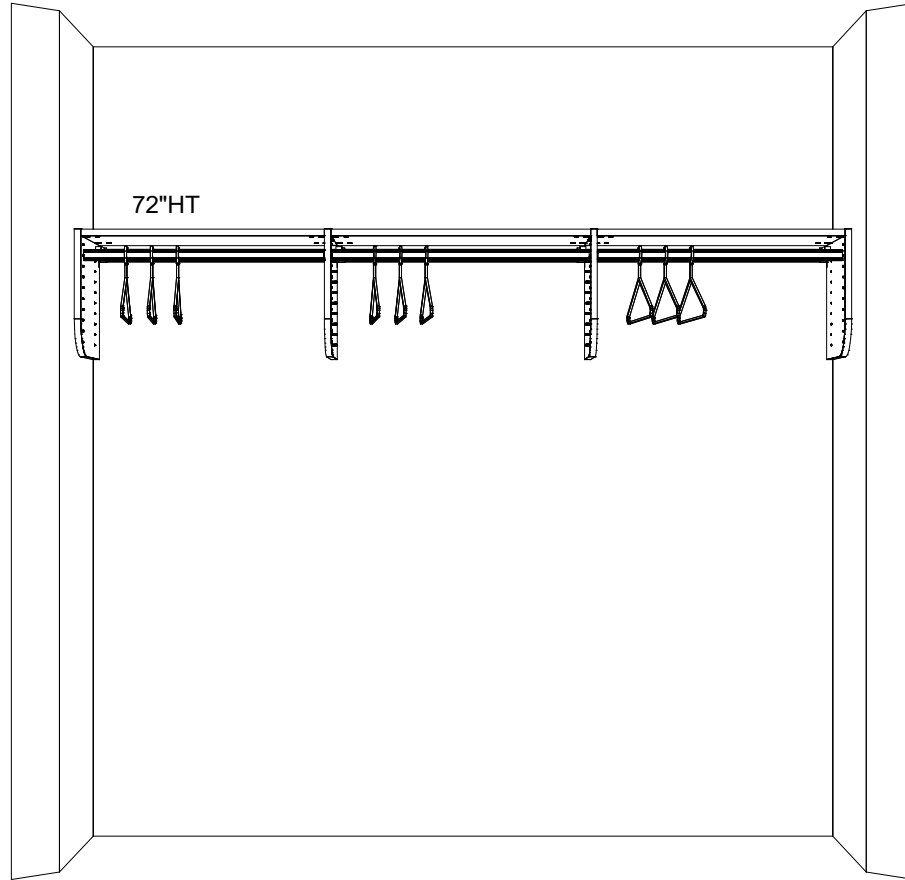

Room Name: Basement Back Bed

Color:	White	Drawer Face:	No Front
Edgeband:	.05mm	Drawer Box:	None
Rods:	Oval Rod - Chrome	Drawer Hardware:	None
Countertop:	None	Door Face:	No Front
Backer:	None	Door Hardware:	None
Shelf Type:	Shelf Pin	Basket Type:	None

Ceiling Height:	0
Door Height:	0
Tearout:	0
Wall Type:	0
Floor Type:	0
Base Size:	0 x 0
QR Size:	0 x 0