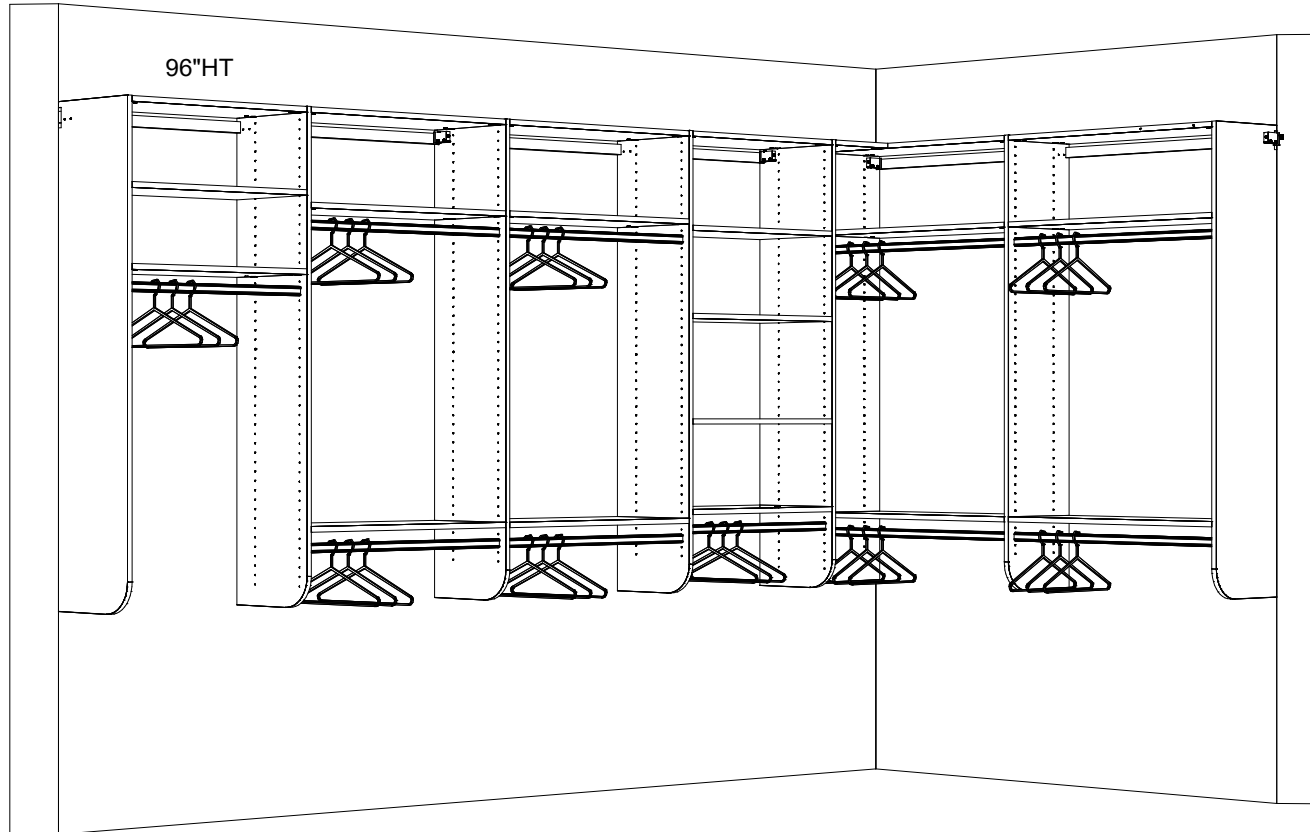

WALLS 2-3

Room Name: Master Bedroom

Color:	Bergen Ash	Drawer Face:	Slab Melamine	Ceiling Height:	0
Edgeband:	.05mm	Drawer Box:	5/8 Birch Dovetail Undermount Soft Close	Door Height:	0
Rods:	Oval Rod - Chrome	Drawer Hardware:	Square Handle Chrome 96mm	Tearout:	0
Countertop:	None	Door Face:	Slab Melamine	Wall Type:	0
Backer:	None	Door Hardware:	Square Handle Chrome 96mm	Floor Type:	0
Shelf Type:	Shelf Pin	Basket Type:	Basket Chrome	Base Size:	0 x 0
				QR Size:	0 x 0