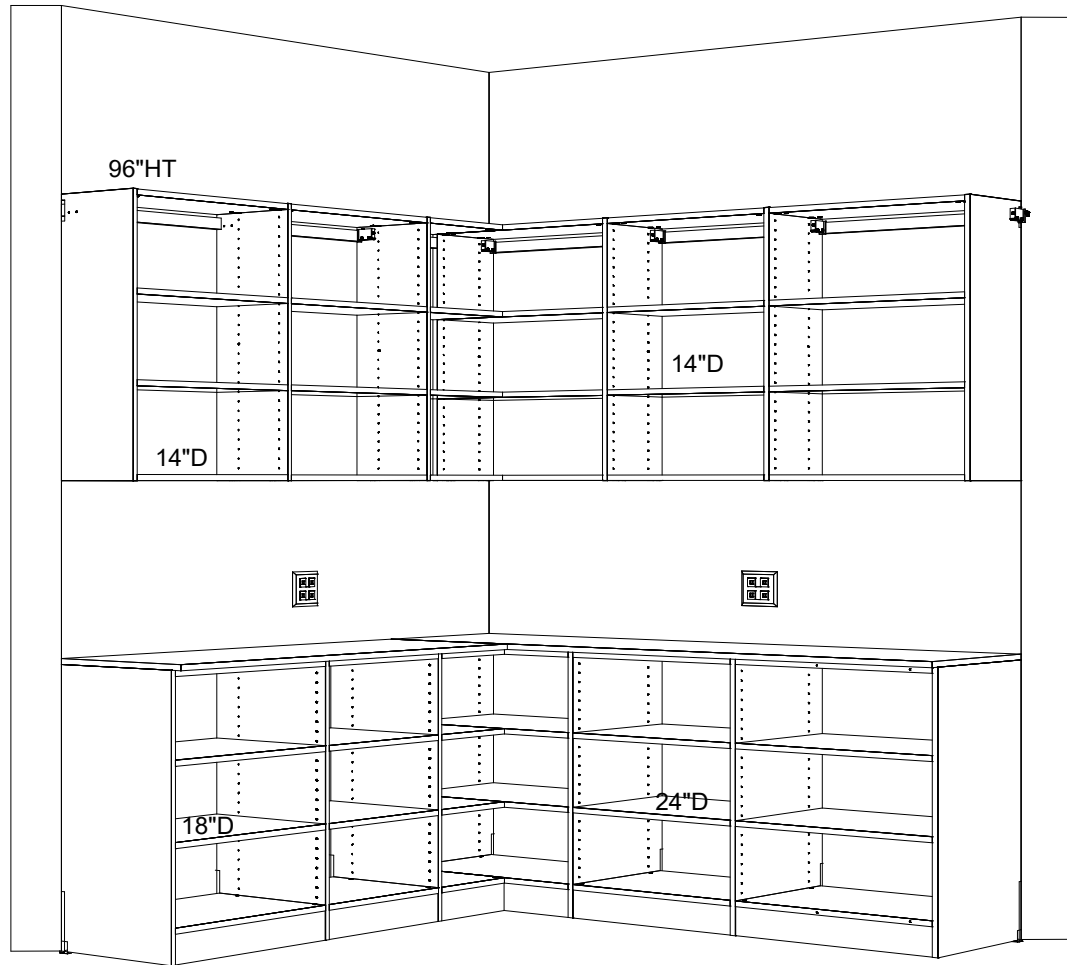

Room Name: Pantry

Color: **Morning Dew**
Edgeband: **.05mm**
Rods: **Oval Rod - Chrome**
Countertop: **3/4 Countertop Standard**
Backer: **None**
Shelf Type: **Shelf Pin**

Drawer Face: **No Front**
Drawer Box: **None**
Drawer Hardware: **None**
Door Face: **No Front**
Door Hardware: **None**
Basket Type: **None**

Ceiling Height: **0**
Door Height: **0**
Tearout: **0**
Wall Type: **0**
Floor Type: **0**
Base Size: **7 1/2 x 1 1/2**
QR Size: **1 1/4 x 1/2**