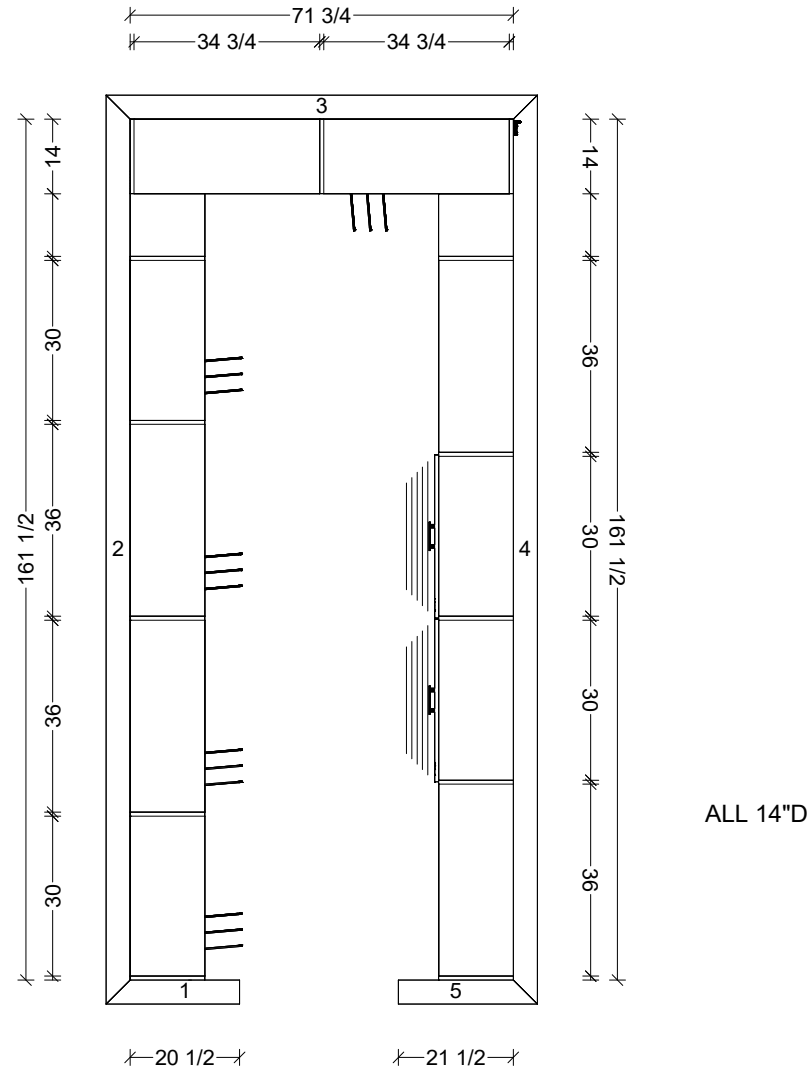

Room Name: Master Bedroom

Color: **Bergen Ash**
Edgeband: **.05mm**
Rods: **Oval Rod - Chrome**
Countertop: **None**
Backer: **None**
Shelf Type: **Shelf Pin**

Drawer Face: **Slab Melamine**
Drawer Box: **5/8 Birch Dovetail Undermount Soft Close**
Drawer Hardware: **Square Handle Chrome 96mm**
Door Face: **Slab Melamine**
Door Hardware: **Square Handle Chrome 96mm**
Basket Type: **Basket Chrome**

Ceiling Height: **0**
Door Height: **0**
Tearout: **0**
Wall Type: **0**
Floor Type: **0**
Base Size: **0 x 0**
QR Size: **0 x 0**